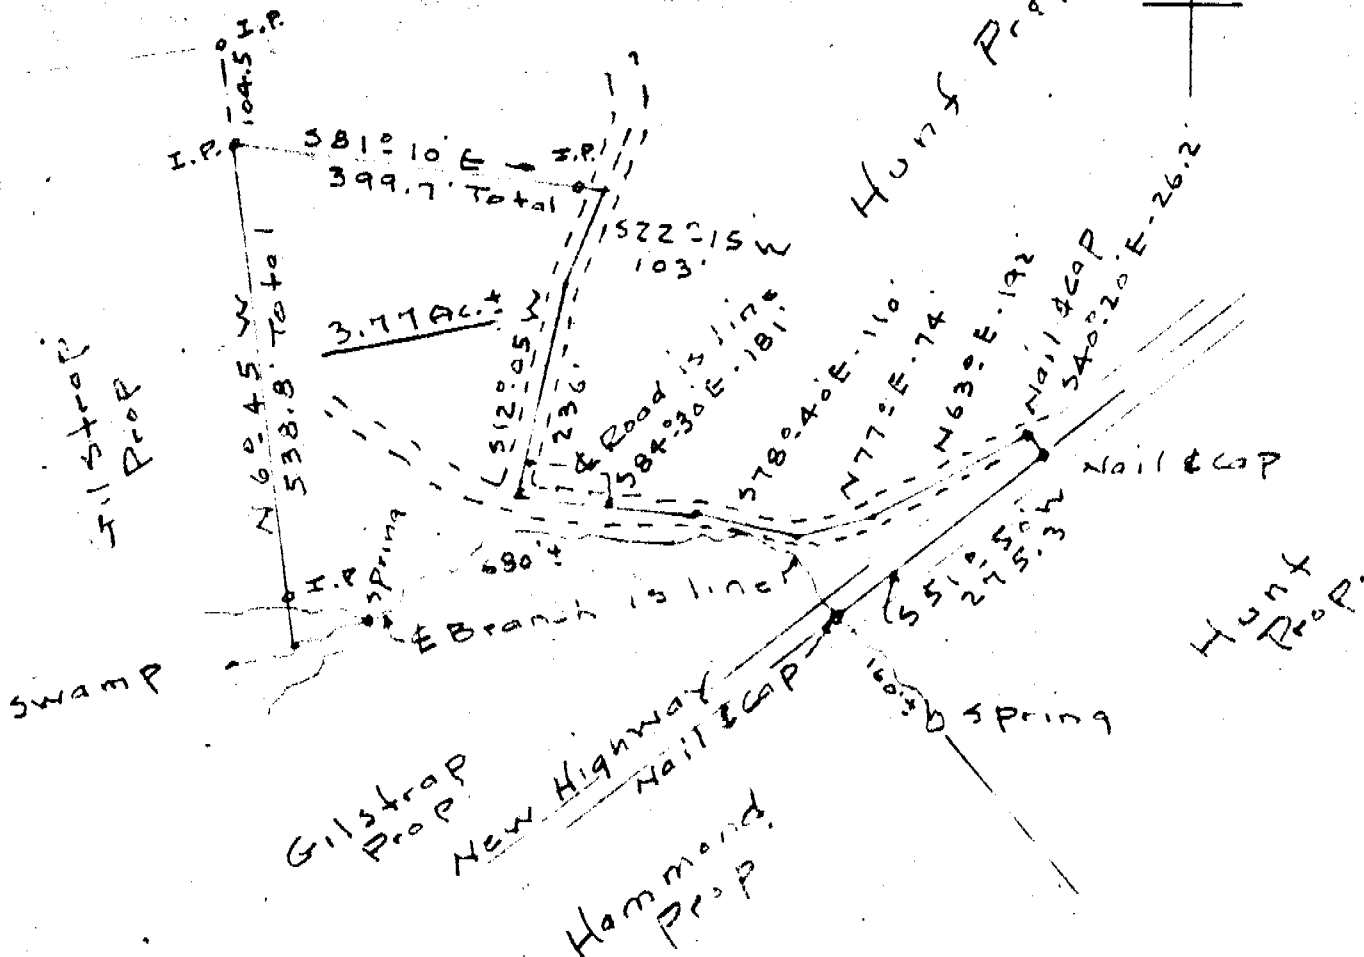

Hinson Prop.

Gilstrap Prop.

Hunt Prop.

PROPERTY OF  
 OYD W. GILSTRAD  
 Near Saluda River - Greenville Co.  
 Scale 1" = 200' - Dec. 11 - 54

FILED  
 GREENVILLE CO. S.C.  
 DEC 29 8 52 AM 1954  
 W. E. FARNSWORTH  
 R. M.C.

DEC 29 1954

29782

Recorded December 29th. 1954 at 8:52 A. M. #29782

J. C. Hill. L. S. B. 25